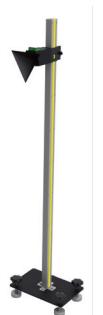

Targets Extension Rod  
LAM09-08

Targets Extension Rod II  
LAM09-09

The **Phoenix ADAS Mobile Deluxe Package** comes with the **full set of accessories**, all of the **24 LDW targets** from the standard package, and the following targets:

**AVM AS (Asian Rear 360 Surround View Camera)**

**Radar Doppler ACC Package**

LAC04-01  
Honda-AVM

LAC04-02 Honda-AVM

LAC04-12-01  
Hyundai-AVM

LAC04-12-02  
Hyundai-AVM

LAC04-11  
Nissan-RCW

LAC04-15  
Nissan-RCW

LAM05-02 ACC  
Reflector

LAC05-04  
Doppler  
Simulator

LAC05-03  
Corner  
Reflector(New)

LAC04-13  
Mitsubishi-AVM

**AVM EU (Europe Rear 360 Surround View Camera)**

**AVM AM  
(American Rear 360 Surround View Camera)**